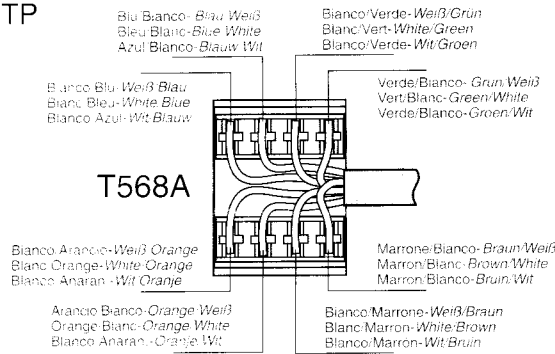

UTP - FTP

1

CAT. 5E	CAT. 6	RJ12
L4262/5E	L4262/6	L4262/12N
N4262/5E	N4262/6	N4262/12N
NT4262/5E	NT4262/6	NT4262/12N
5962/5E	5962/6	5962/12N
AM5962/5E	AM5962/6	
C9062N/5E	C9062N/6	
C9062/5E	C9062/6