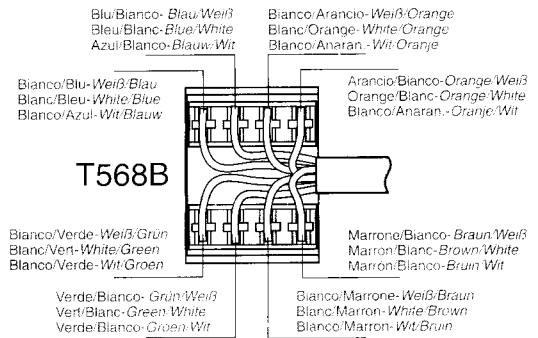

UTP - FTP

1

CAT. 5E	CAT. 6	RJ12
L4262/5E	L4262/6	L4262/12N
N4262/5E	N4262/6	N4262/12N
NT4262/5E	NT4262/6	NT4262/12N
5962/5E	5962/6	5962/12N
AM5962/5E	AM5962/6	
C9062N/5E	C9062N/6	
C9062/5E	C9062/6